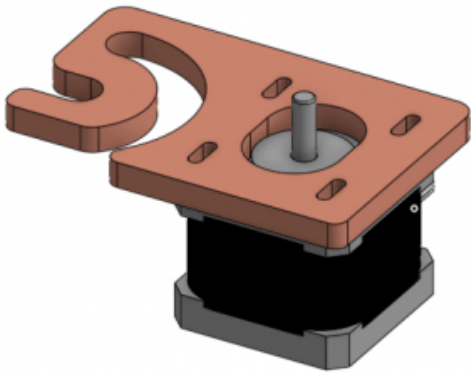

Axe Y

Revision #2

Created 2020-02-09 17:23:53 UTC

Updated 2020-02-26 11:30:17 UTC